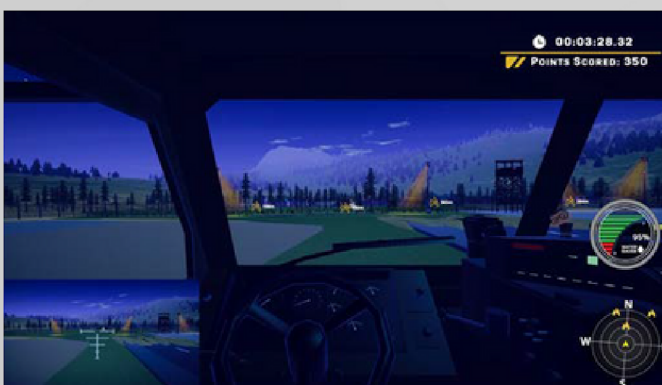

FIREFIGHTER

Players will drive a fire engine to extinguish the fire in various locations as quickly as possible.