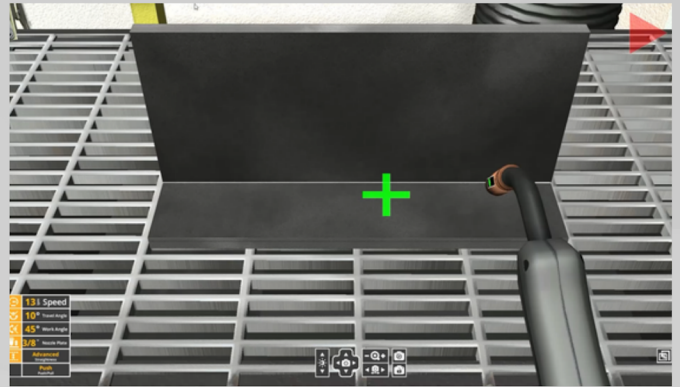

The system is self-contained in a rugged wheeled, water-resistant transport case, which fits through standard 36in doorways and is powered by a single, standard 120VAC, 15A, 60Hz electrical utility outlet.

Comes standard with seven (7) different simulated vocational experiences.

Small footprint.

Under 50 pounds.

AVAILABLE EXPERIENCES

Comparison Chart

INCLUDED MOS EXPERIENCES	HANDS-ON EXPERIENCE KIOSK	VEHICLE OPERATOR EXPERIENCE KIOSK	MINI DESKTOP
MOS 91E Allied Trade Specialist	✓		
MOS 15Q Air Traffic Controller (ATC)	✓		✓
MOS 25B IT Specialist (ITS)	✓		✓
MOS 68W Combat Medic (CM)	✓		✓
MOS 88M Motor Transport Operator (MTO)		✓	✓
MOS 12N Horizontal Construction Engineer (HCE)		✓	✓
MOS 15W Unmanned Aerial Vehicle (UAV) Operator		✓	✓
MOS 12M Firefighter		✓	✓

WELDER

Utilizing a welding simulator that includes a simulated welding gun, players are taught real-world welding techniques from a first-person perspective.

AIR TRAFFIC CONTROLLER

Using the mobile touch-screen platform, the player's goal is to land as many aircraft as possible within a set time limit without any collisions.