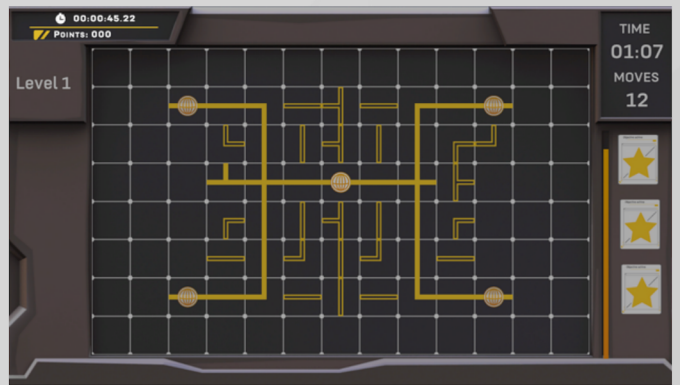

IT SPECIALIST

Using the touch-screen, the mission is to set up a network in a FOB (Forward Operating Base) using a limited amount of time.